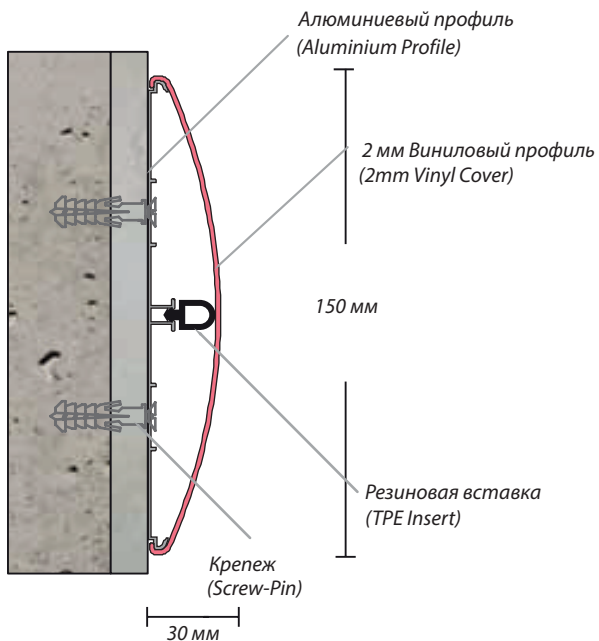

150 мм ОТБОЙНАЯ ДОСКА ДЛЯ ЗАЩИТЫ СТЕН

КОМПЛЕКТУЮЩИЕ / ACCESSORIES