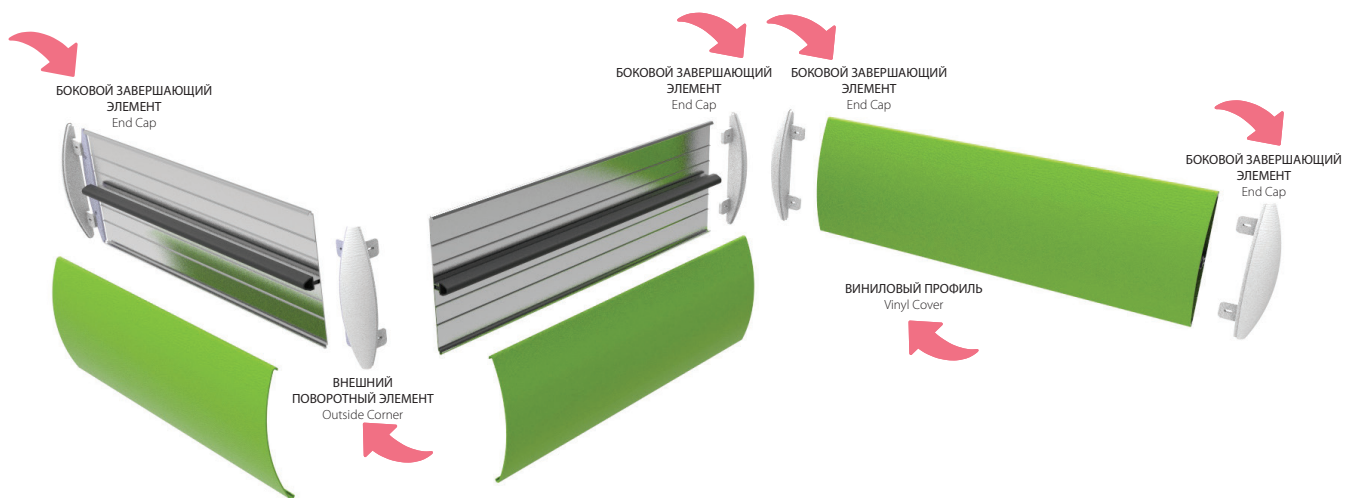

150 мм ОТБОЙНАЯ ДОСКА ДЛЯ ЗАЩИТЫ СТЕН

КОМПЛЕКТУЮЩИЕ / ACCESSORIES