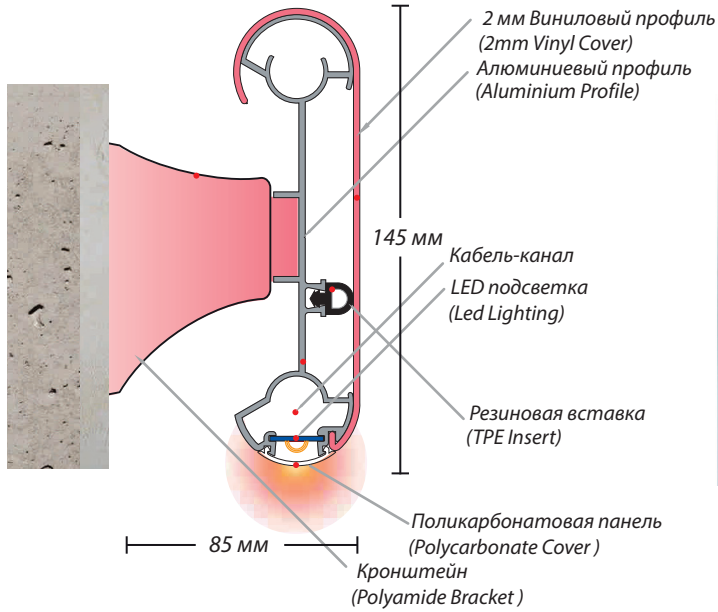

145 мм ПОРУЧЕНЬ-ОТБОЙНИК С LED-ПОДСВЕТКОЙ