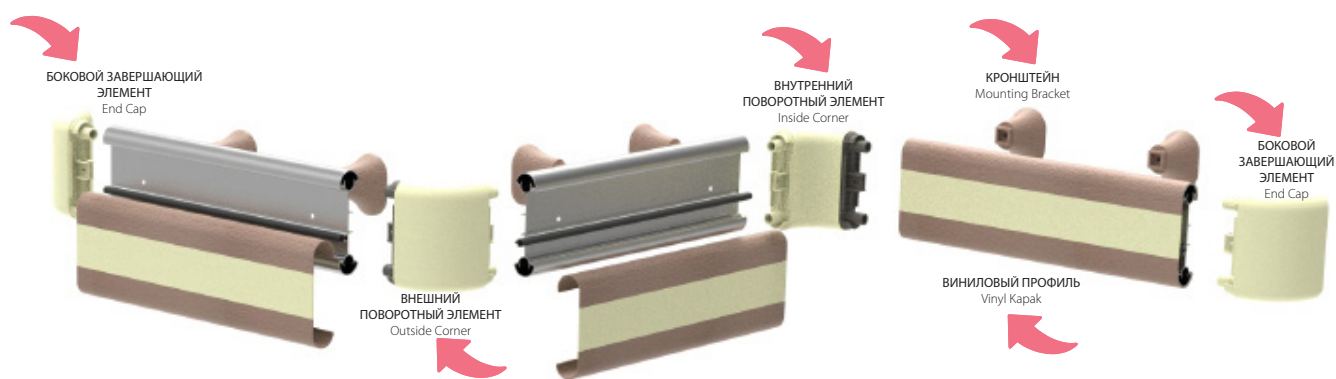

КОМПЛЕКТУЮЩИЕ / ACCESSORIES

WG005 КРОНШТЕЙН / Mounting Bracket