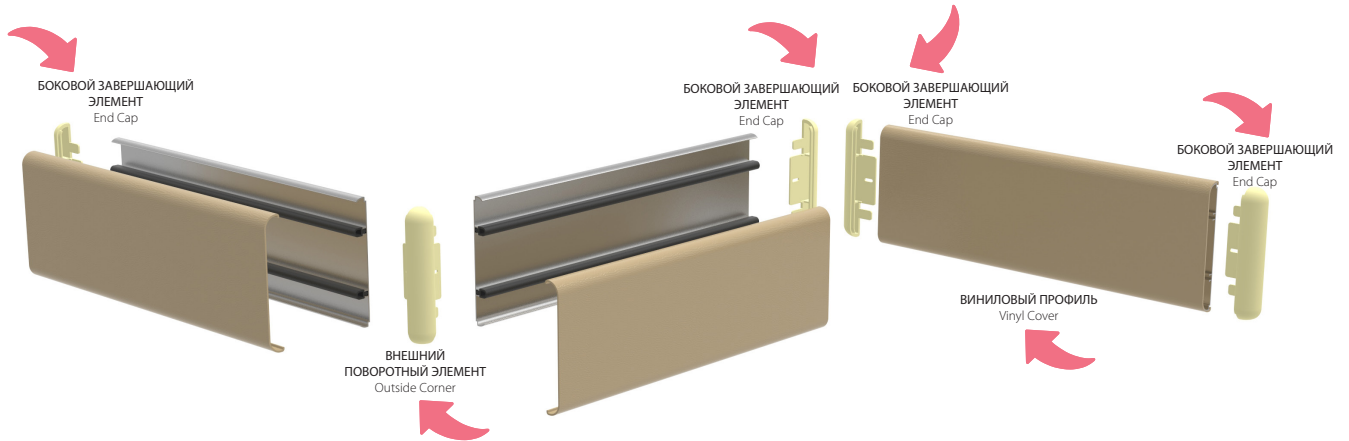

150 мм ОТБОЙНАЯ ДОСКА ДЛЯ ЗАЩИТЫ СТЕН

КОМПЛЕКТУЮЩИЕ / ACCESSORIES