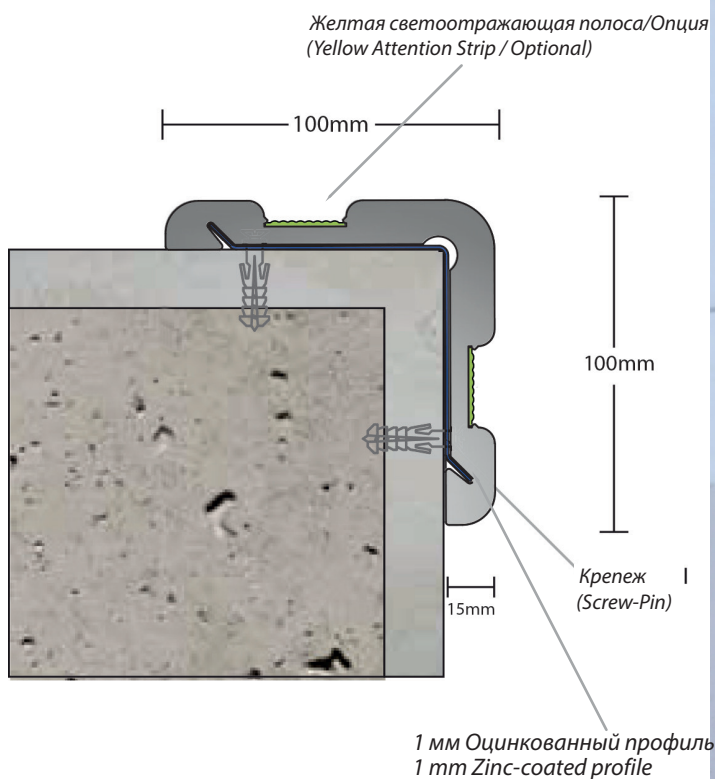

RG100

100x100 мм РЕЗИНОВАЯ СИСТЕМА ЗАЩИТЫ УГЛОВ
100x100 mm TPE Rubber Corner Guard System