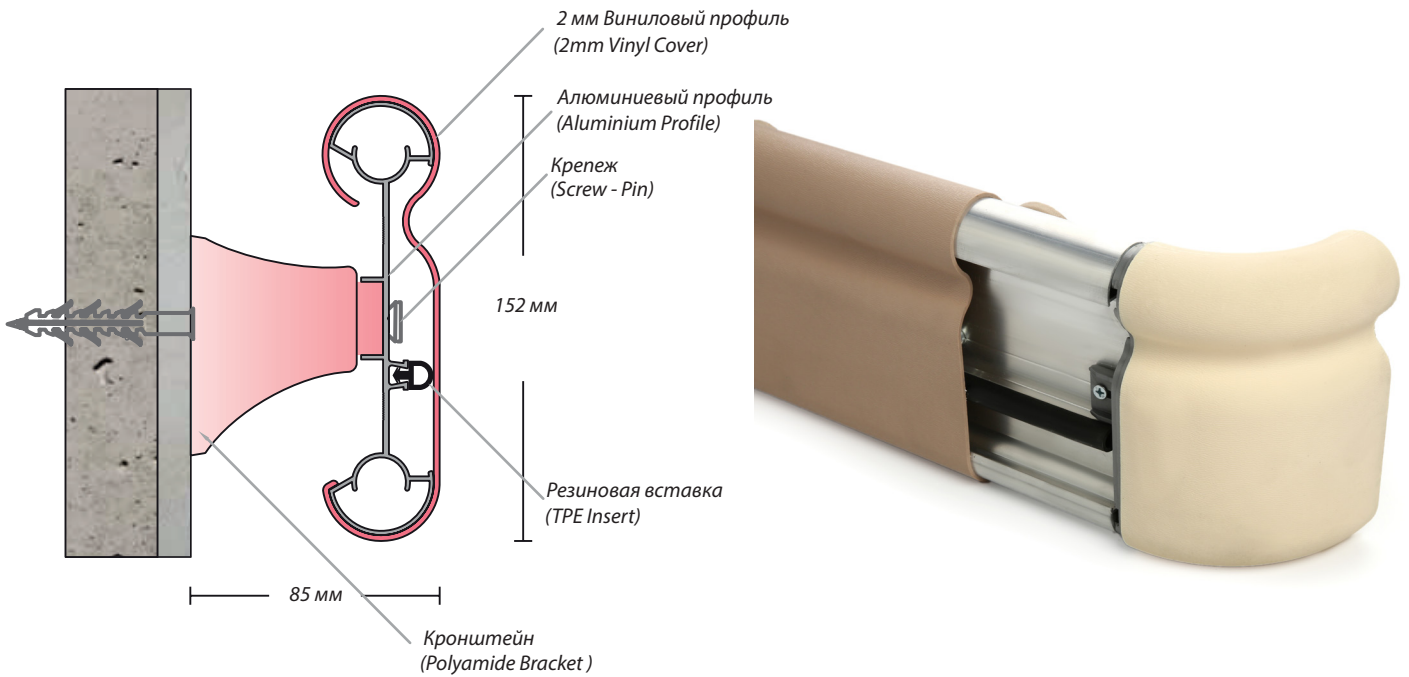

152 мм ОТБОЙНИК ДЛЯ ЗАЩИТЫ СТЕН С ФУНКЦИЕЙ ПОРУЧНЯ