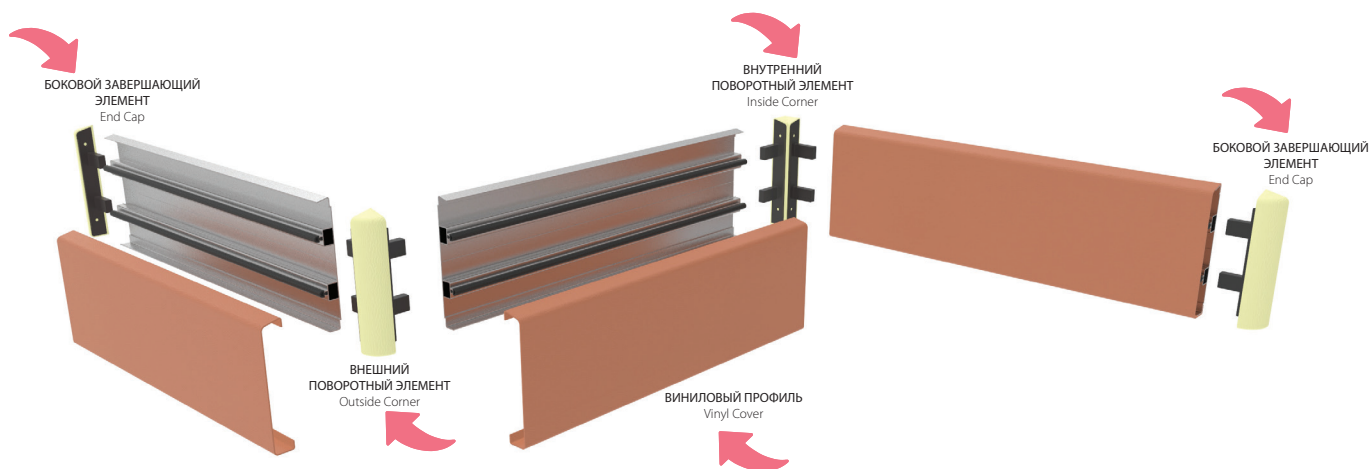

200 мм ОТБойНАЯ ДОСКА ДЛЯ ЗАЩИТЫ СТЕН

КОМПЛЕКТУЮЩИЕ / ACCESSORIES