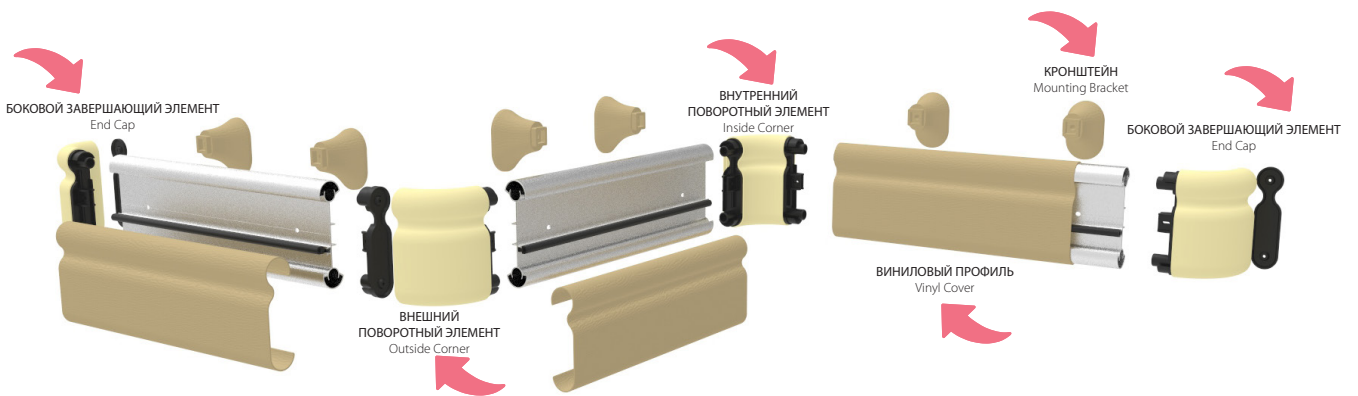

КОМПЛЕКТУЮЩИЕ / ACCESSORIES