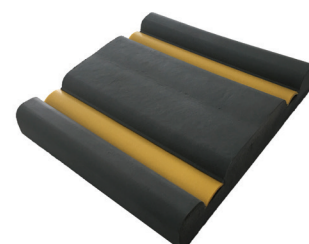

ДЕТАЛИ / DETAIL