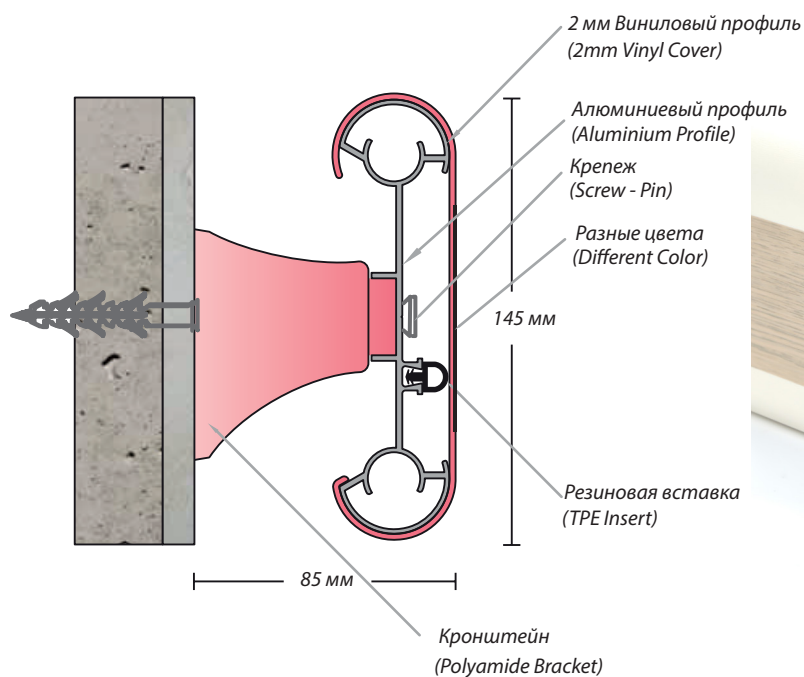

145 мм ОТБОЙНИК ДЛЯ ЗАЩИТЫ СТЕН С ФУНКЦИЕЙ ПОРУЧНЯ