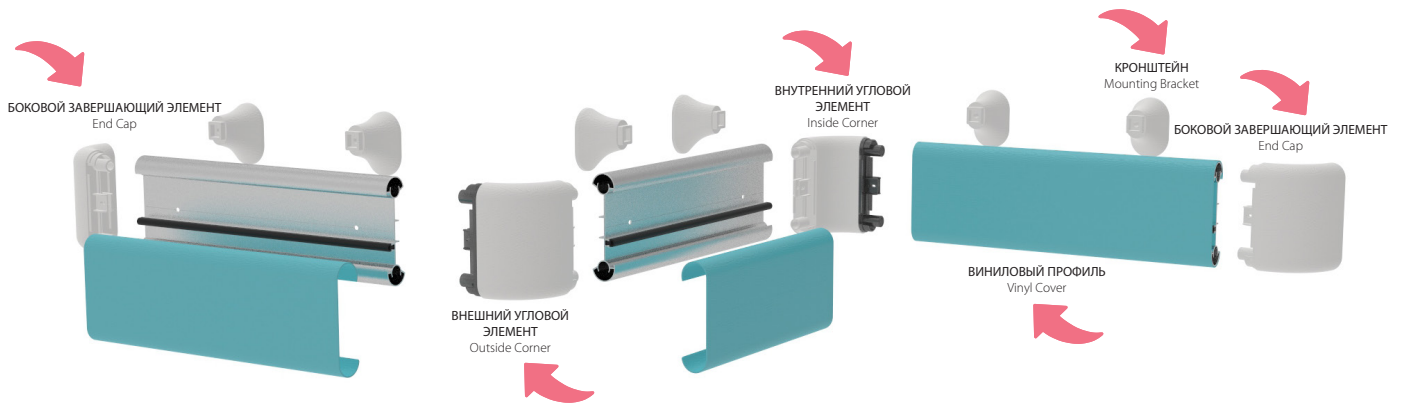

КОМПЛЕКТУЮЩИЕ / ACCESSORIES