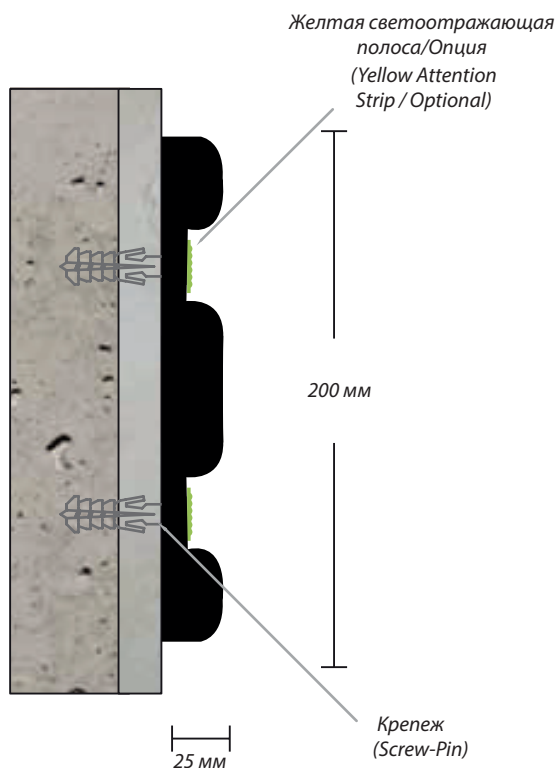

RG200

200 мм РЕЗИНОВАЯ СИСТЕМА ЗАЩИТЫ СТЕН
200 mm TPE Wall Guard System