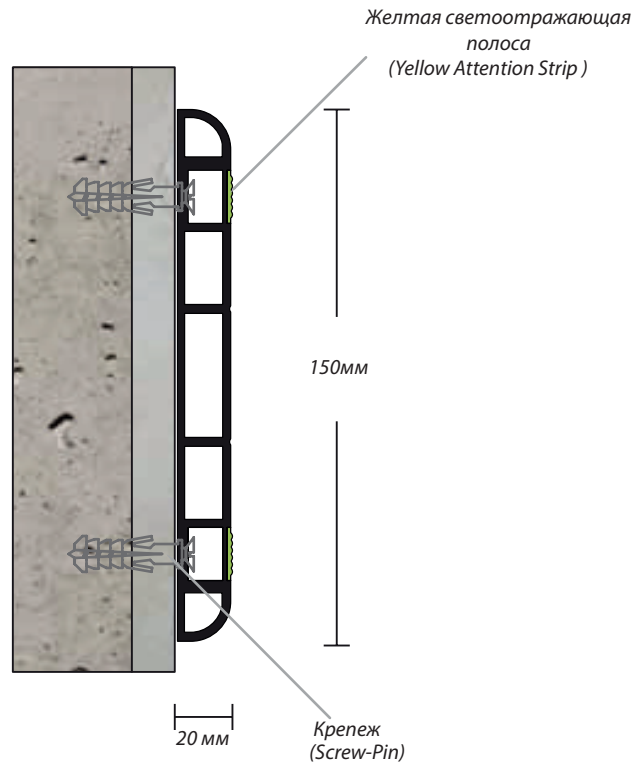

ХАРАКТЕРИСТИКИ

RG150 Резиновая система защиты стен

Резиновые отбойники для стен шириной 150 мм и толщиной 20 мм предотвращают деформацию стен и колонн. На отбойнике находятся две светоотражающие полосы, которые помогают водителю при парковке машины, а так же несут декоративную функцию. Возможны различные варианты нарезки профиля (по 1 м, по 1,5 м) в зависимости от высоты стены. Длина профиля - 3 метра.

SPECIFICATIONS

RG150 Rubber Wall Guard System

RG150 Rubber Corner Guard System prevents deformation on walls and columns. 150mm width and 20mm depth. There are two reflector bands on it, this helps drivers during parking cars. It is decorative with its upper cover. It can be used in a specific height (L: 1 meters, L: 1.50 meters) as well as at the floorheight. Product`s length is 3 meters.