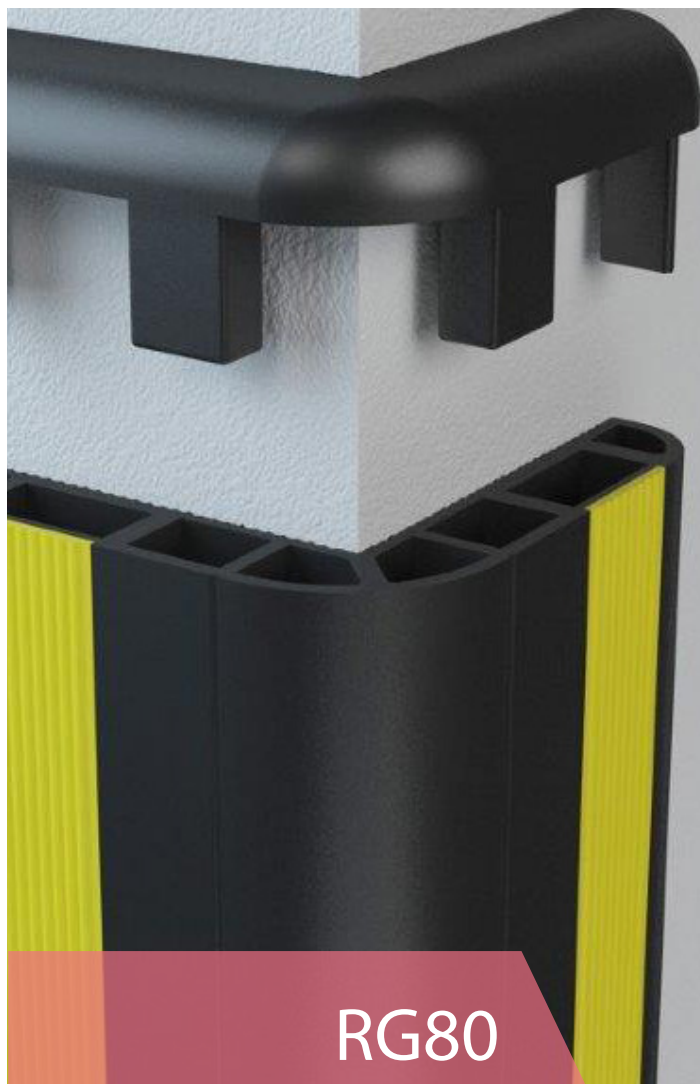

80x80 мм РЕЗИНОВАЯ СИСТЕМА ЗАЩИТЫ УГЛОВ
80x80 mm Rubber Corner Guard System

RG80

RG80

ХАРАКТЕРИСТИКИ

RG80 Резиновая система защиты углов

Резиновые отбойники для углов размером 80 мм x 80мм предотвращают деформацию стен и колонн. На отбойнике находятся две светоотражающие полосы, которые помогают водителю при парковке машины, а также несут декоративную функцию. Возможны различные варианты нарезки профиля (по 1 м и по 1,5 м) в зависимости от высоты стены. Длина профиля - 3 метра.

SPECIFICATIONS

RG80 Rubber Corner Guard System

RG80 Rubber Corner Guard System prevents deformation on walls and columns. There are two reflector bands on it, this helps drivers during parking cars. It is decorative with its upper cover. It can be used in a specific height (L: 1 meters, L: 1.50 meters) as well as at the floorheight. Profiles are 3 meters length.