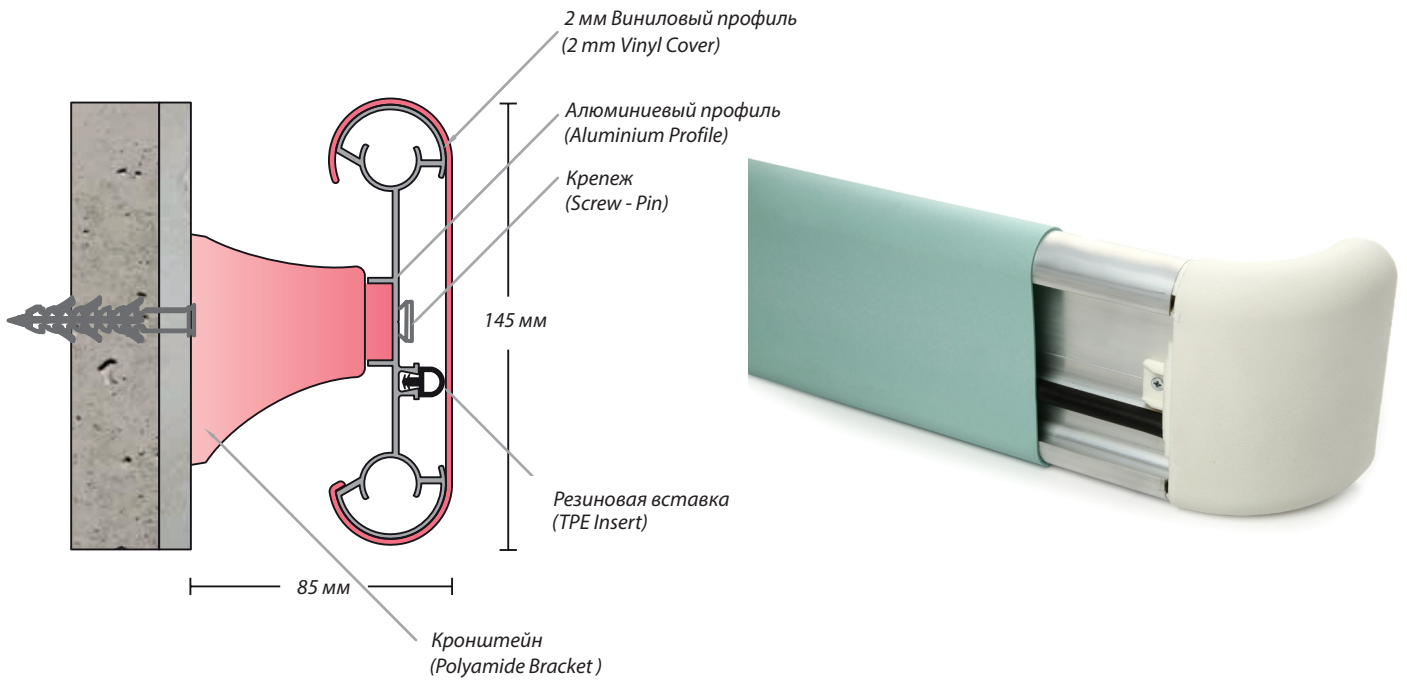

145 мм ОТБОЙНИК ДЛЯ ЗАЩИТЫ СТЕН С ФУНКЦИЕЙ ПОРУЧНЯ