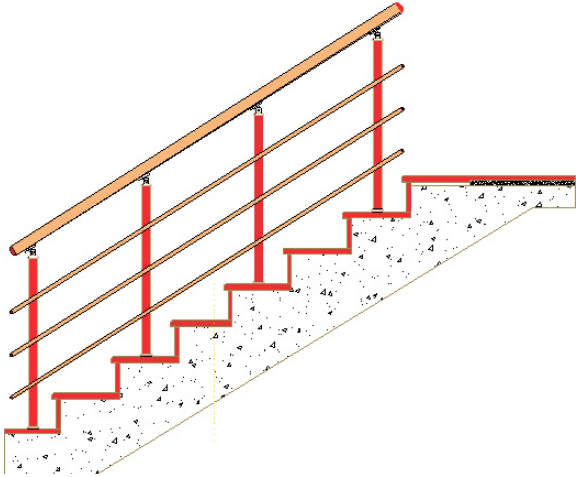

WG017 СОЕДИНИТЕЛЬНОЕ
КОЛЬЦО ДЛЯ WG50/
WG50 Splice

WG018 КРУГЛЫЙ ЗАВЕРШАЮЩИЙ
ЭЛЕМЕНТ/ Hand Rail Finish Part

КОМПЛЕКТУЮЩИЕ