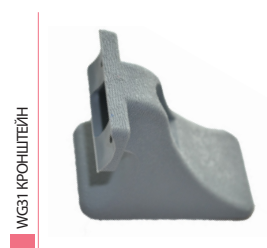

КОМПЛЕКТУЮЩИЕ / ACCESSORIES

WG31 КРОНШТЕЙН