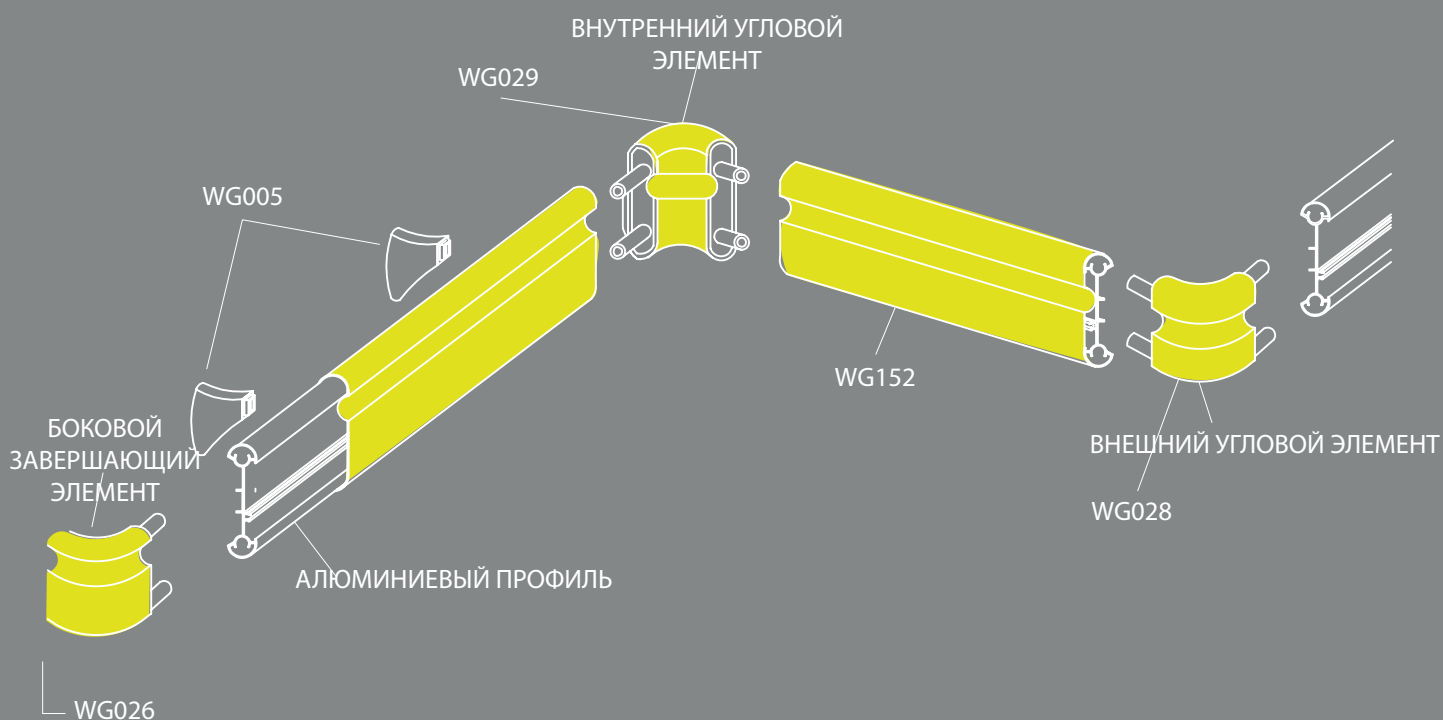

ARFEN

Компетентность. Прозрачность. Качество.

www.arfen.com.ua

АРФЕН УКРАИНА

Адрес

Киев, ул. Кайсарова, 11

Киев:

+380-67-829-52-01

www.arfen.com.ua

ivanov@sanpol.ua